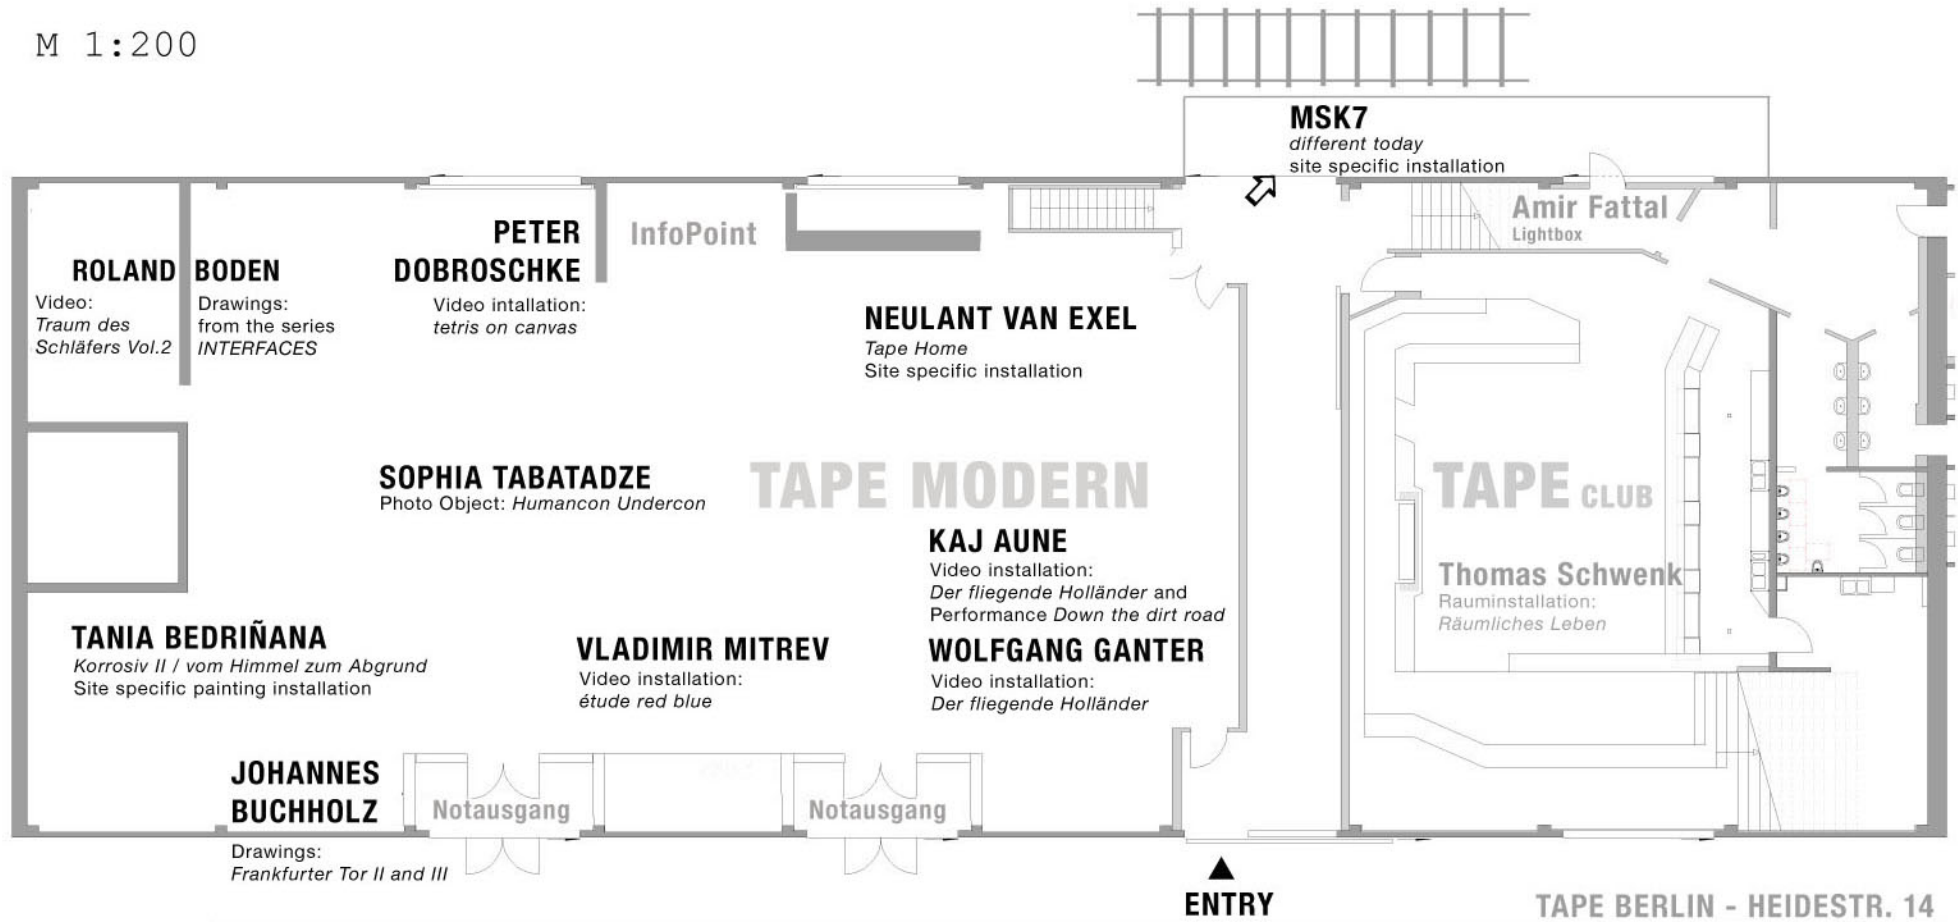

M 1:200

Aaperto > WILDE HASEN

Opening: Fr. Oct. 31, 2008, 8 pm - Duration: Nov. 1st and 2nd, 2008

The exhibition is produced and curated by Miriam Bers and Stefano Gualdi, GoArt! : www.goart-berlin.de

Friendly supported by Karl Hofer Gesellschaft : www.udk-berlin.de

Tape Modern exhibitions are organized by Amir Fattal and Tape Berlin : www.tapeberlin.de